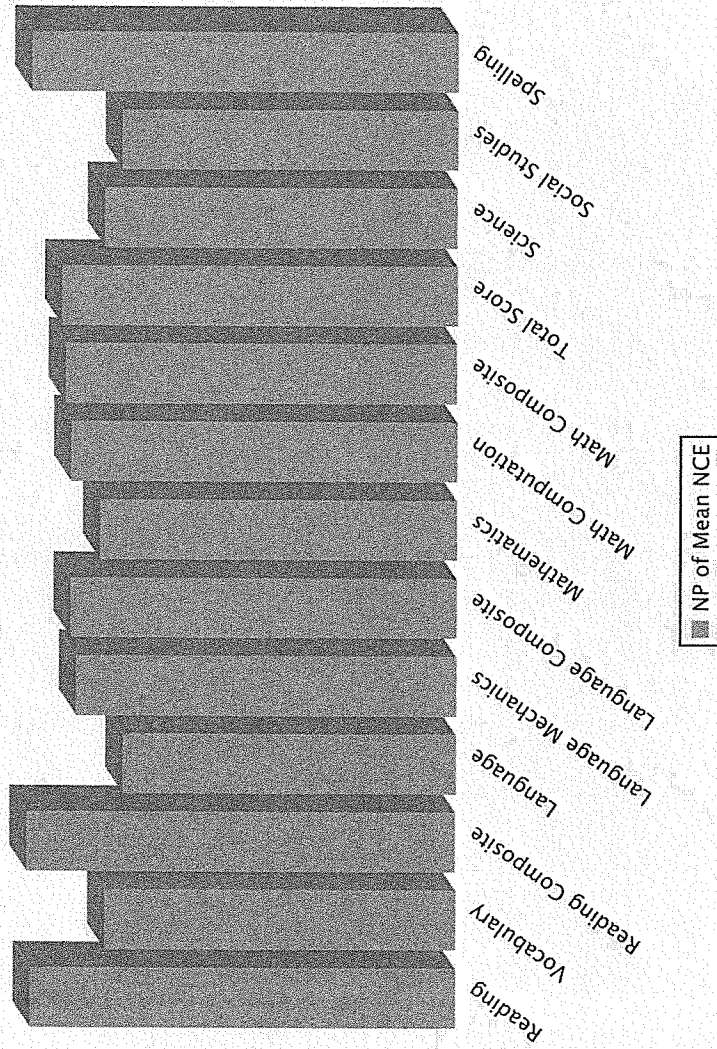

NP of Mean NCE for ERICKSON K

ACSI Spring 2014, Grade: 8, Form/Level: G/18

99

50

Subtest Name	# of Students	Mean SS	NP of Mean NCE
Reading	3	713.0	87
Vocabulary	3	694.3	70
Reading Composite	3	703.7	88
Language	3	683.0	65
Language Mechanics	3	699.3	78
Language Composite	3	691.3	79
Mathematics	3	708.0	72
Math Computation	3	725.3	79
Math Composite	3	717.0	81
Total Score	3	701.3	82
Science	3	709.3	71
Social Studies	3	689.7	66
Spelling	3	716.7	88