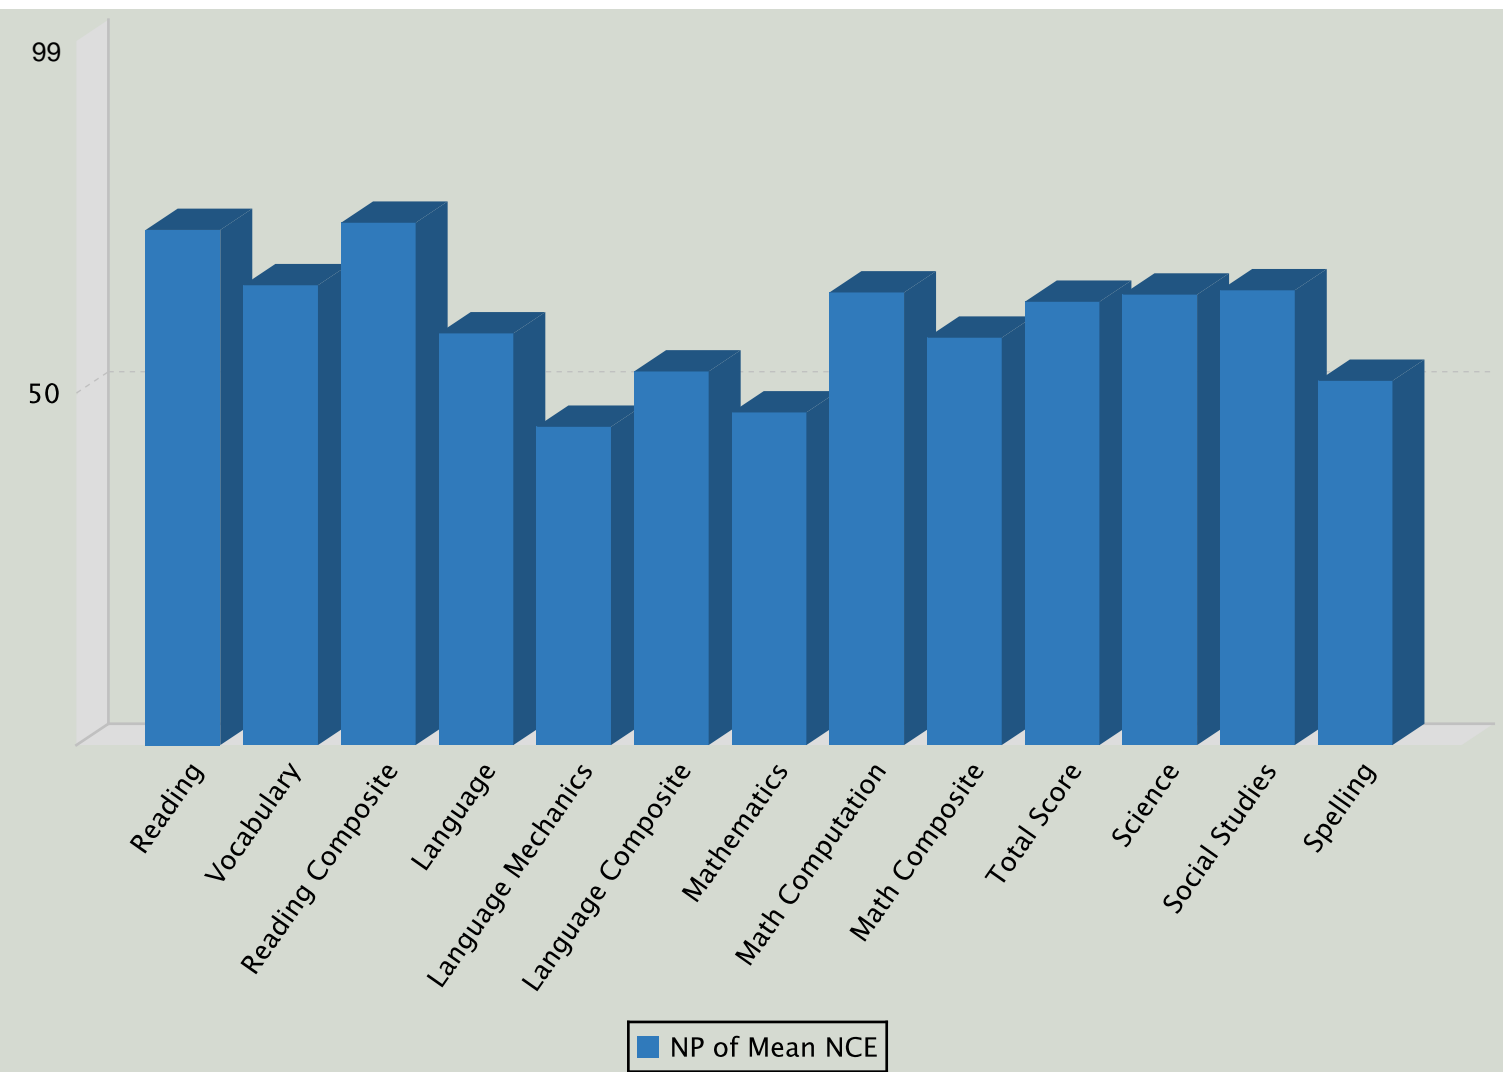

# NP of Mean NCE for BLACK HILLS CA

ACSI Spring 2015, Grade: 8, Form/Level: G/18

Subtest Name	# of Students	Mean SS	NP of Mean NCE
Reading	3	710.3	86
Vocabulary	3	698.3	76
Reading Composite	3	704.3	87
Language	3	683.0	65
Language Mechanics	3	659.7	41
Language Composite	3	671.7	56
Mathematics	3	683.0	45
Math Computation	3	715.7	75
Math Composite	3	699.3	64
Total Score	3	692.0	73
Science	3	713.3	74
Social Studies	3	698.3	75
Spelling	3	681.3	53

\* Admin years 2012 and 2013: 2007 Norms; Admin years 2014 and beyond: 2011 Norms