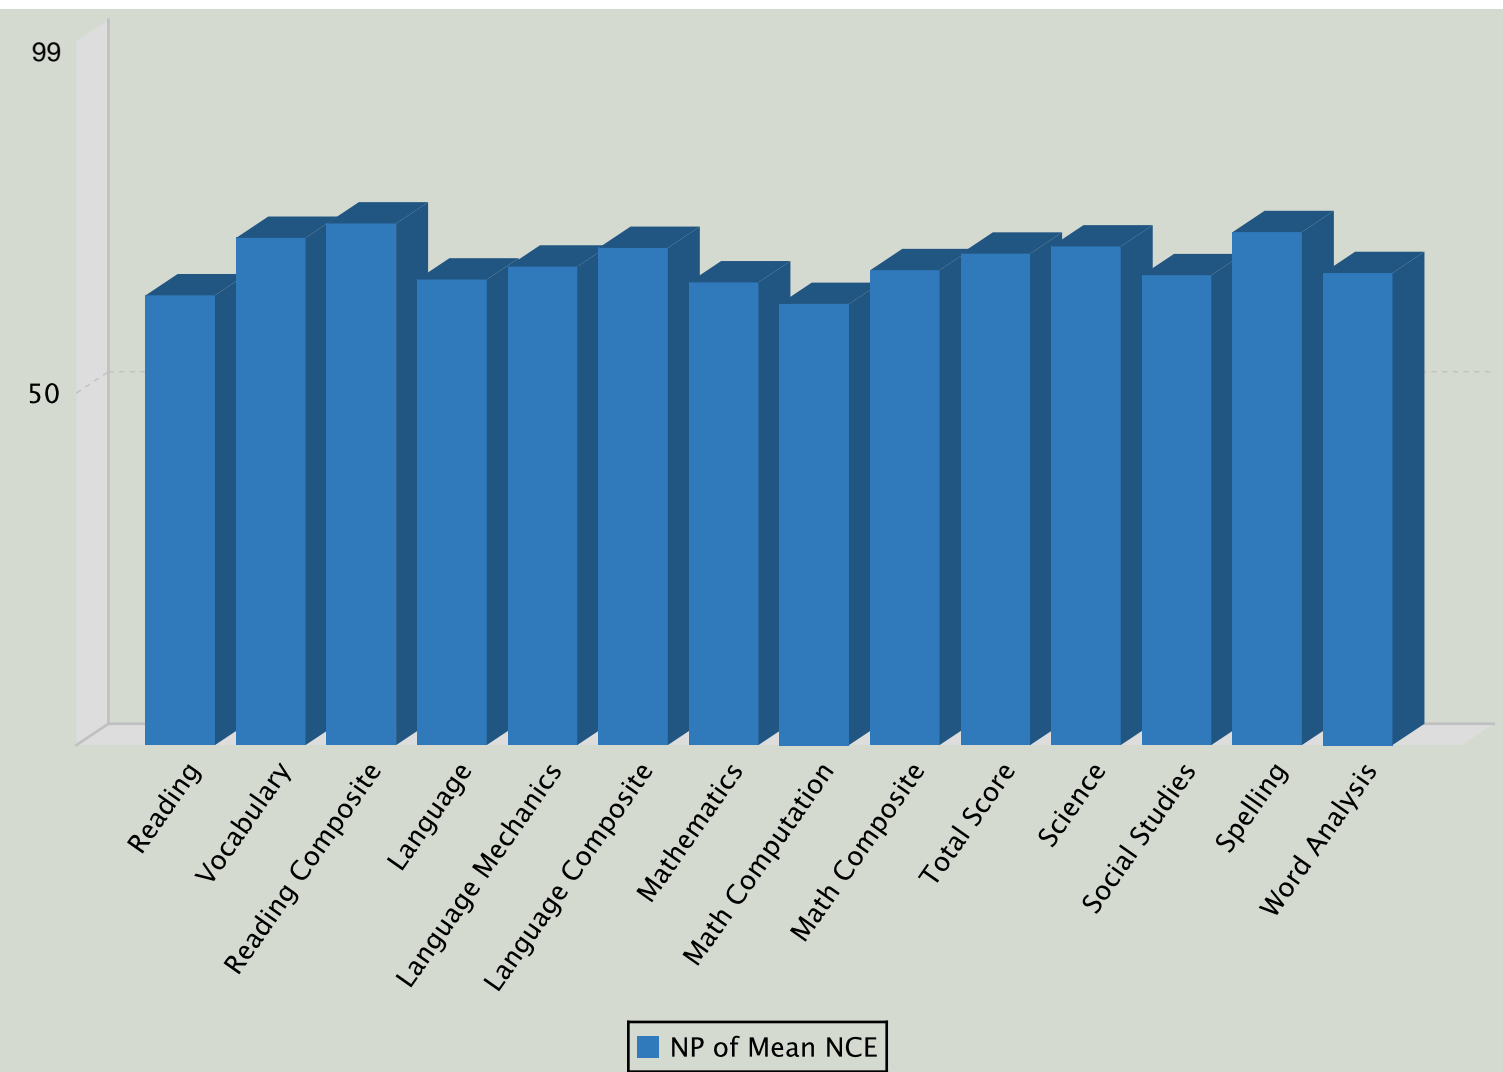

NP of Mean NCE for BLACK HILLS CA

ACSI Spring 2015, Grade: 3, Form/Level: G/13

Subtest Name	# of Students	Mean SS	NP of Mean NCE
Reading	14	648.8	74
Vocabulary	14	658.1	85
Reading Composite	14	653.8	87
Language	14	652.6	77
Language Mechanics	14	650.7	80
Language Composite	14	651.9	83
Mathematics	14	640.4	77
Math Computation	14	610.2	72
Math Composite	14	625.5	79
Total Score	14	647.4	82
Science	14	659.4	83
Social Studies	14	653.0	78
Spelling	14	658.7	86
Word Analysis	14	663.4	79

* Admin years 2012 and 2013: 2007 Norms; Admin years 2014 and beyond: 2011 Norms