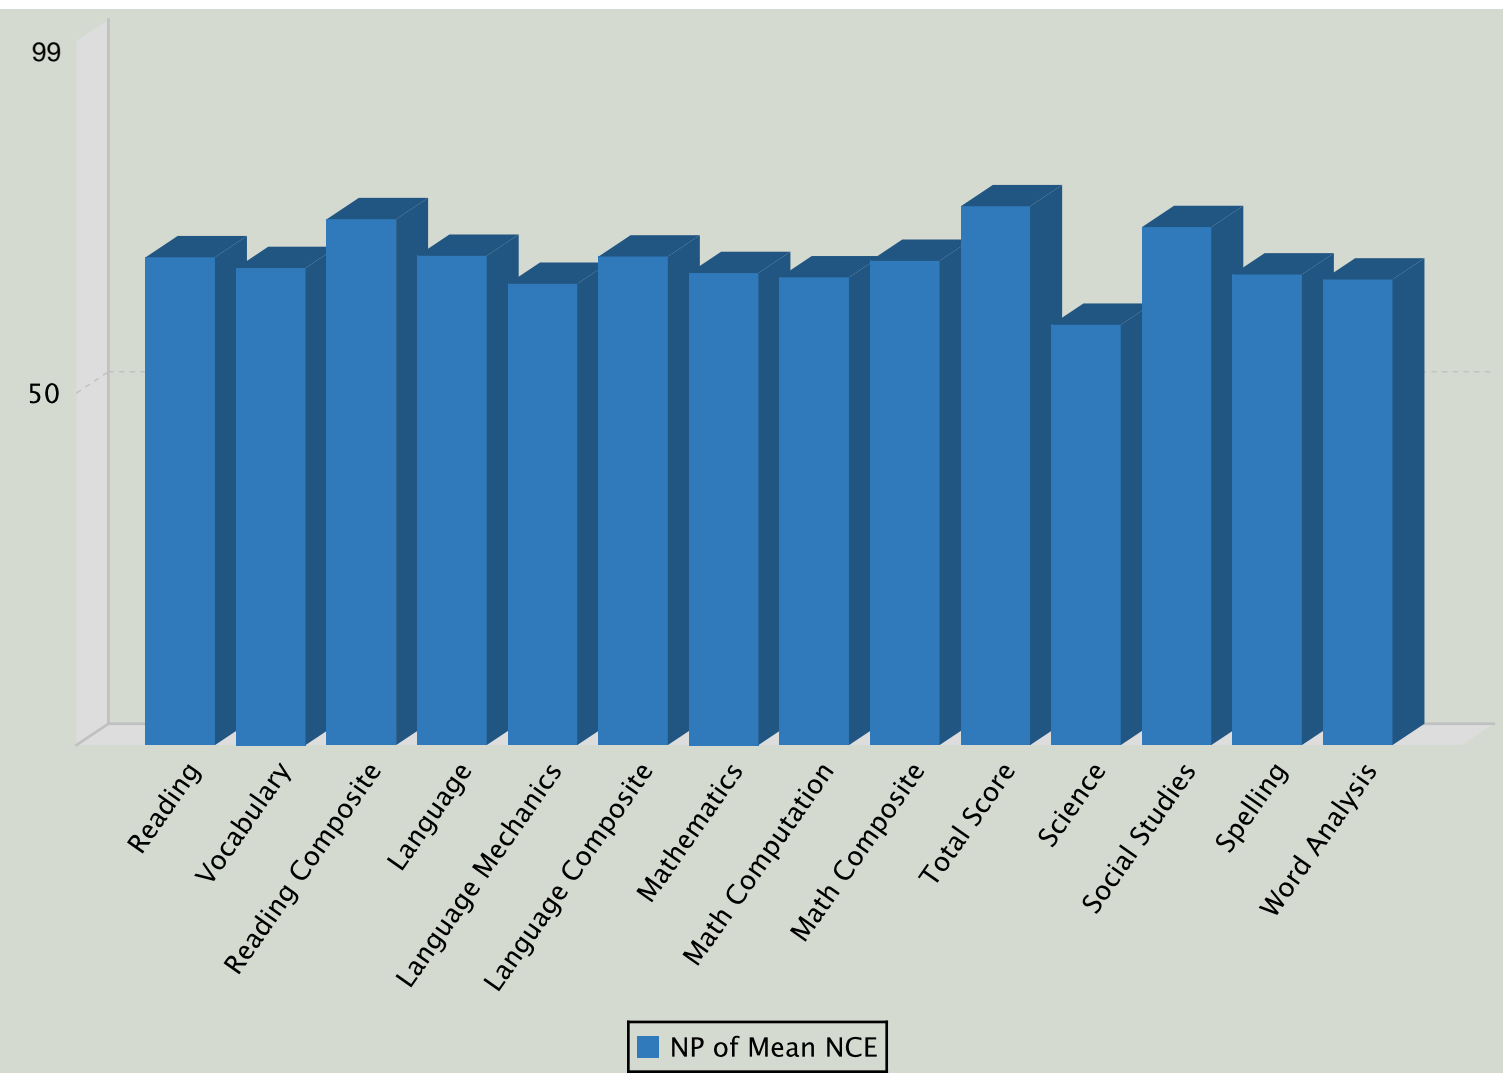

# NP of Mean NCE for BLACK HILLS CA

ACSI Spring 2015, Grade: 2, Form/Level: GL/12

Subtest Name	# of Students	Mean SS	NP of Mean NCE
Reading	17	641.8	81
Vocabulary	17	626.8	79
Reading Composite	17	634.6	87
Language	17	645.1	82
Language Mechanics	17	628.8	76
Language Composite	17	637.2	82
Mathematics	17	604.4	79
Math Computation	17	570.9	78
Math Composite	17	587.9	81
Total Score	17	630.5	89
Science	17	607.0	67
Social Studies	17	654.3	86
Spelling	17	621.4	78
Word Analysis	17	644.2	77

\* Admin years 2012 and 2013: 2007 Norms; Admin years 2014 and beyond: 2011 Norms