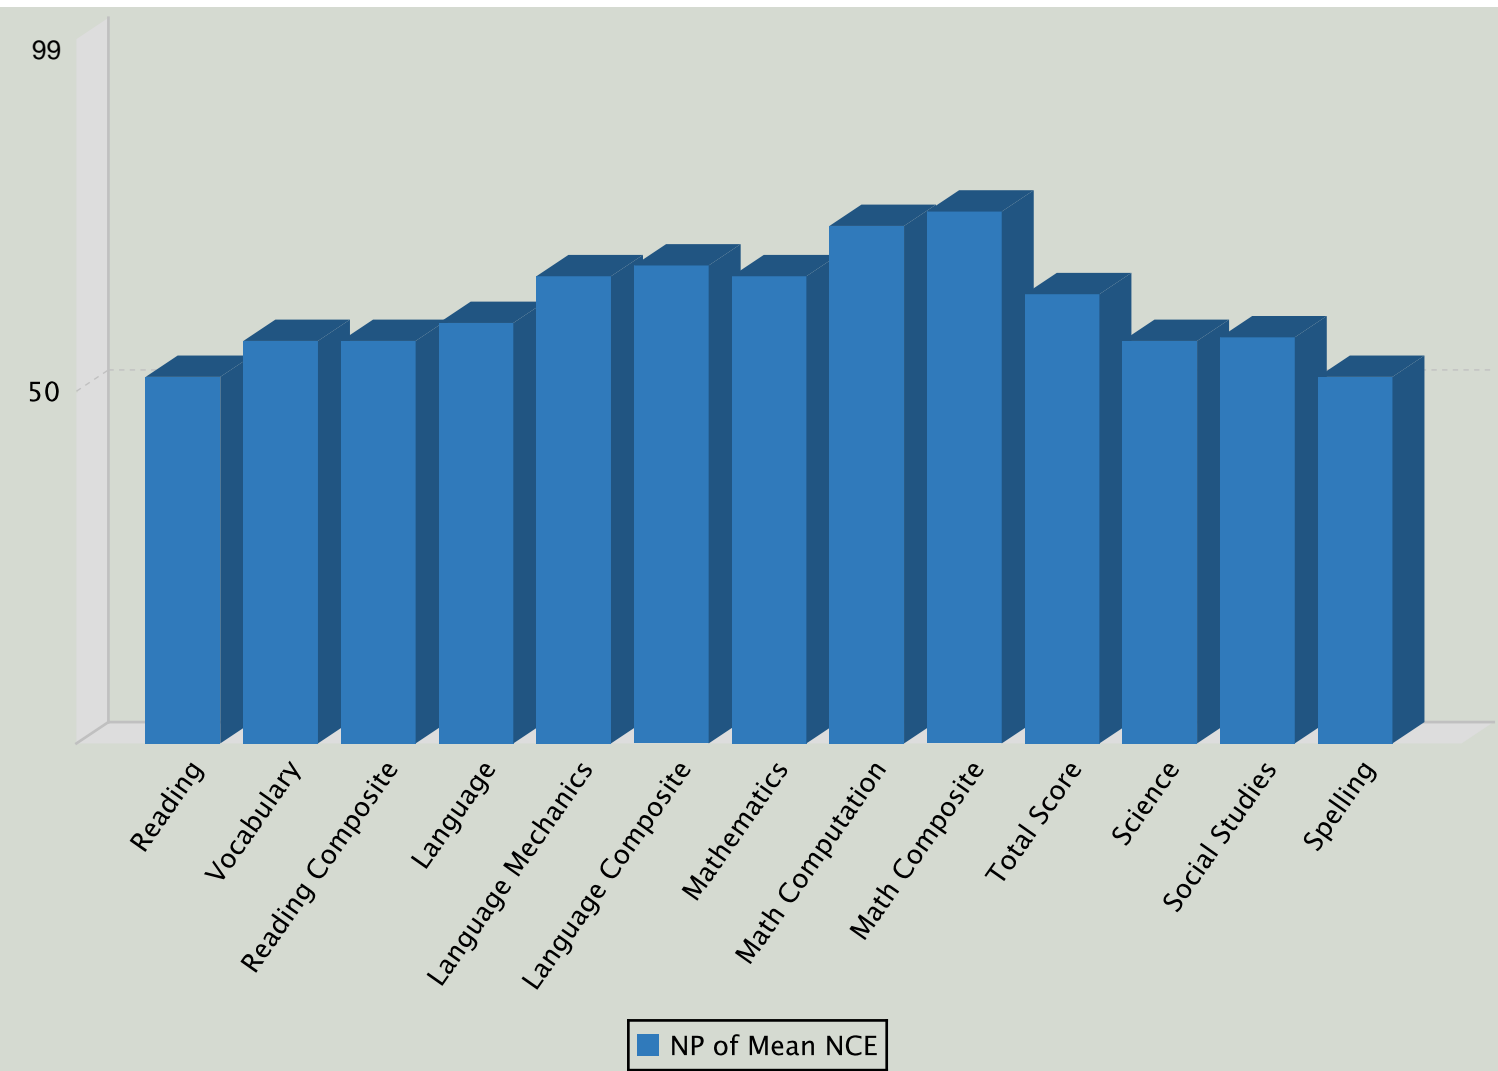

NP of Mean NCE for BLACK HILLS CA

CSP Spring 2017, Grade: 7, Form/Level: G/17

Subtest Name	# of Students	Mean SS	NP of Mean NCE
Reading	2	669.5	54
Vocabulary	2	677.5	63
Reading Composite	2	673.5	63
Language	2	679.5	67
Language Mechanics	2	694.5	78
Language Composite	2	687.0	80
Mathematics	2	703.5	78
Math Computation	2	717.5	86
Math Composite	2	710.5	88
Total Score	2	684.0	74
Science	2	684.5	63
Social Studies	2	683.0	64
Spelling	2	669.0	54

* Admin years 2012 and 2013: 2007 Norms; Admin years 2014 and beyond: 2011 Norms

Printed reports and PDF reports posted in this system have summaries that do not include the "exclusion group".
Assessment Data Online dashboards do not exclude these students' data from summaries.