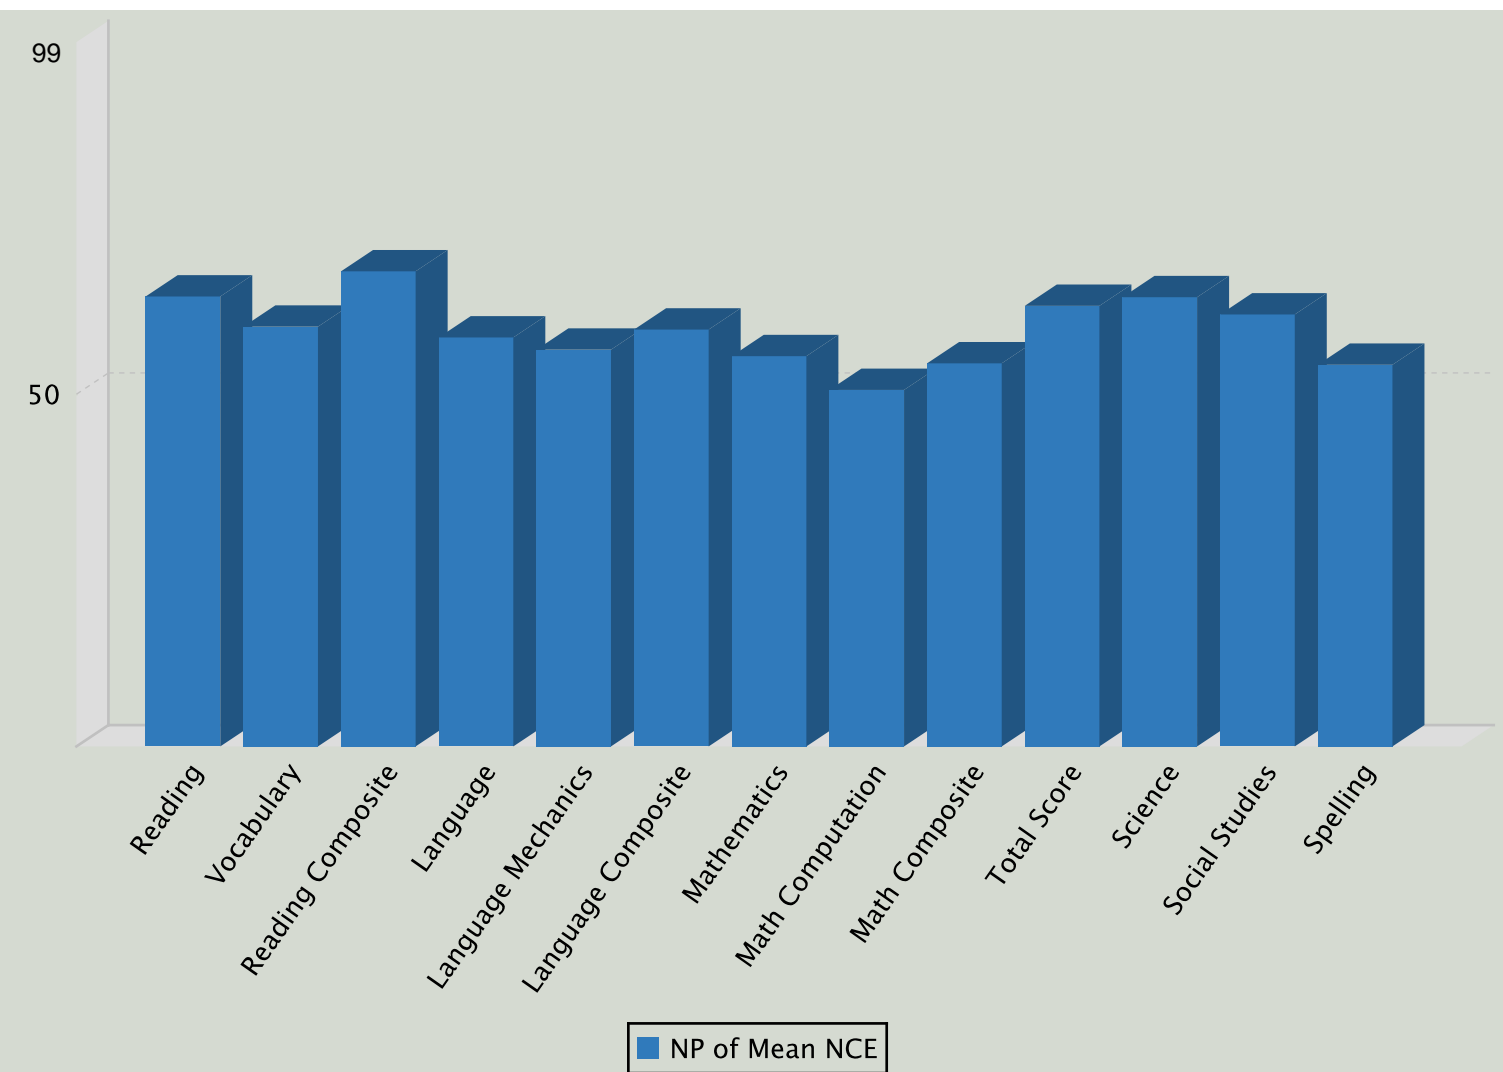

NP of Mean NCE for BLACK HILLS CA

CSP Spring 2017, Grade: 5, Form/Level: G/15

Subtest Name	# of Students	Mean SS	NP of Mean NCE
Reading	11	676.5	74
Vocabulary	11	665.9	67
Reading Composite	11	671.5	79
Language	11	663.2	65
Language Mechanics	11	656.2	61
Language Composite	11	660.0	67
Mathematics	11	659.6	60
Math Computation	11	643.0	51
Math Composite	11	651.7	58
Total Score	11	666.5	72
Science	11	679.8	74
Social Studies	11	670.0	70
Spelling	11	652.5	58