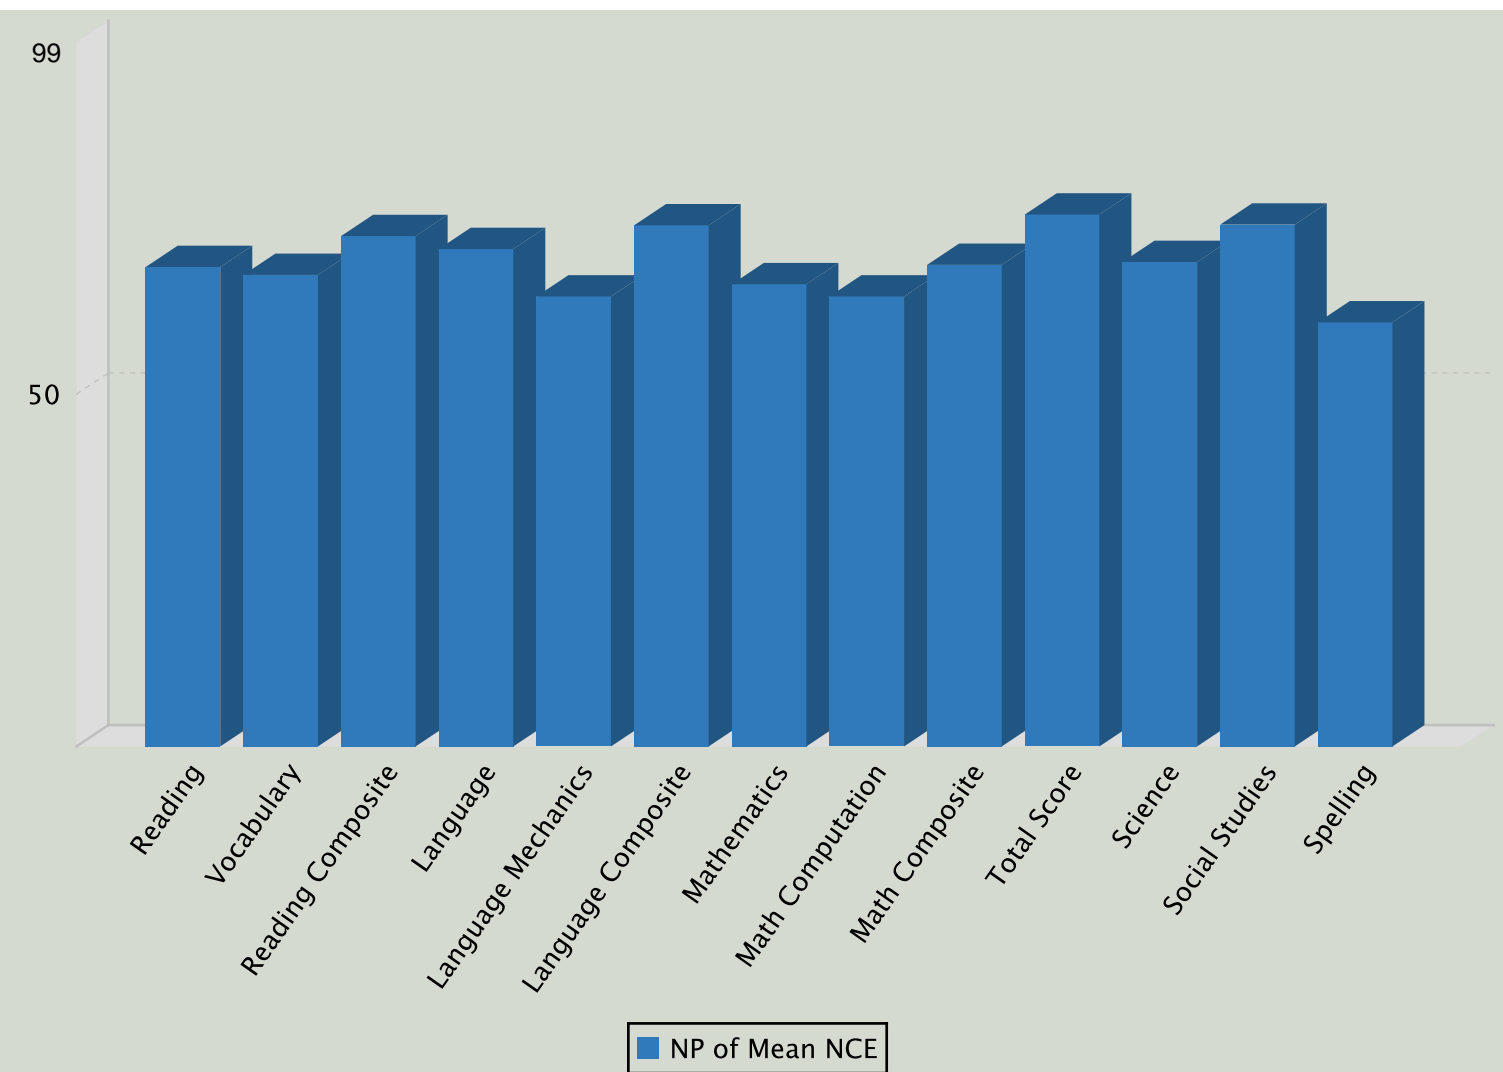

NP of Mean NCE for BLACK HILLS CA

CSP Spring 2017, Grade: 4, Form/Level: G/14

Subtest Name	# of Students	Mean SS	NP of Mean NCE
Reading	12	666.3	80
Vocabulary	12	664.1	78
Reading Composite	12	665.5	85
Language	12	669.3	83
Language Mechanics	12	655.0	74
Language Composite	12	662.5	87
Mathematics	12	661.8	77
Math Computation	12	643.0	74
Math Composite	12	652.7	80
Total Score	12	665.7	88
Science	12	667.3	81
Social Studies	12	681.2	87
Spelling	12	648.1	68