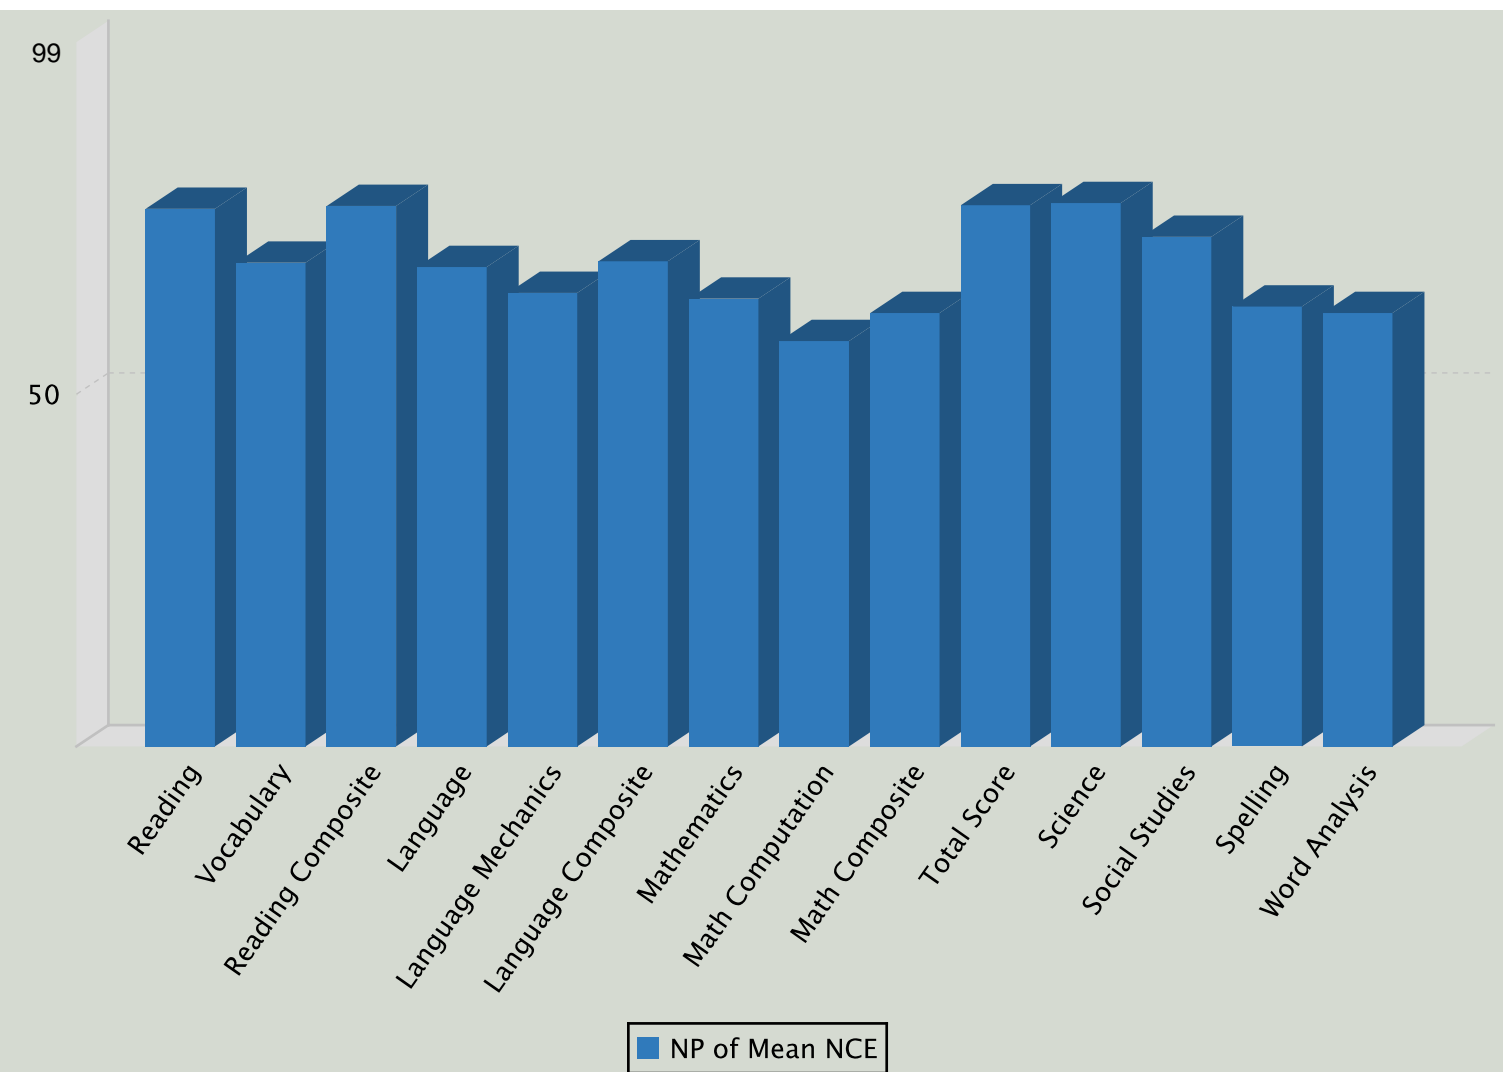

NP of Mean NCE for BLACK HILLS CA

CSP Spring 2017, Grade: 2, Form/Level: GL/12

Subtest Name	# of Students	Mean SS	NP of Mean NCE
Reading	12	657.2	89
Vocabulary	12	629.8	81
Reading Composite	12	643.7	89
Language	12	643.7	80
Language Mechanics	12	626.8	75
Language Composite	12	635.4	81
Mathematics	12	595.2	73
Math Computation	12	554.6	64
Math Composite	12	575.2	70
Total Score	12	632.0	89
Science	12	658.3	90
Social Studies	12	651.4	85
Spelling	12	608.7	72
Word Analysis	12	635.6	70